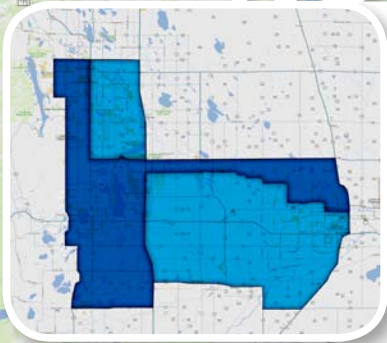

NORTH

AM Service
 Berthoud
 Loveland
 SW Fort Collins
 Windsor

PM Service
 NE Fort Collins
 Greeley
 Johnstown

CRYSTAL
 COURIER SERVICE

Delivering Smiles To The Public Since 1949

2X Day Service

AM Only Service

PM Only Service

SOUTH

AM Service
 Monument
 Colorado Springs West
 Fountain
 Pueblo West

PM Service
 Colorado Springs East
 Pueblo East

***AM by request**

Zones shown on map are approximate. Call for details.
 Map updated 11/30/2016